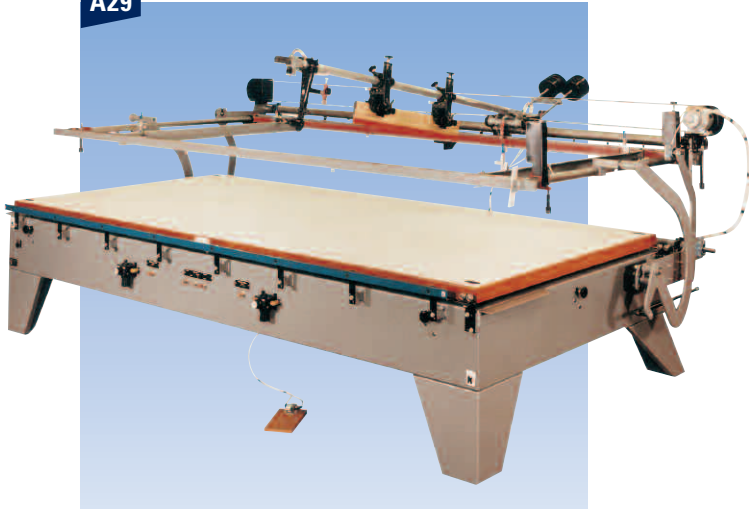

A29

THE kpx PARAPRINT 1/3 AUTOMATIC WITH HORIZONTAL SCREEN (A29)

- Horizontal screen frame at all times
- Pneumatic screen frame raise & lower
- Clearance on both sides for overhang
- Supplied with one arm squeegee
- Vacuum printing base with fine pitch x - y registration system
- Screen auto "peel-off" (option)
- Assisted pneumatic squeegee drive (option)
- Constant print pressure control (option)
- For glass printing, ball transfer, air floatation, front and side register plates
- Off contact by handwheel (option)

Electrics: (vacuum bases) 220/240v, Mono phase, 50/60 Hz, 8 amps

Pneumatics: (basic models) 3.5 cfm @ 100 psi (98 litres/min. @ 7 bar)

(Pneumatic squeegee) 8.0 cfm @ 100 psi (225 litres/min. @ 7 bar)

MODEL PP	Max Print Area	Max Screen	Overall Size
8030	80" x 30" 203cm x 76cm	102" x 49" 259cm x 124cm	129" x 107" 330cm x 274cm
9648	96" x 48" 243cm x 121cm	118" x 67" 299cm x 170cm	145" x 125" 370cm x 319cm
12048	120" x 48" 304cm x 121cm	142" x 67" 360cm x 170cm	169" x 125" 431cm x 319cm
14448	144" x 48" 365cm x 121cm	166" x 67" 421cm x 170cm	193" x 125" 492cm x 319cm
15860	158" x 60" 401cm x 152cm	180" x 79" 457cm x 200cm	207" x 137" 528cm x 350cm
16860	168" x 60" 426cm x 152cm	190" x 79" 482cm x 200cm	217" x 137" 553cm x 350cm
24060	240" x 60" 609cm x 152cm	266" x 83" 675cm x 210cm	289" x 141" 736cm x 360cm

A30

THE kpx HAND TABLE WITH CONSTANT PRINT PRESSURE CONTROL (A30)

- Supplied with one arm squeegee
- Rigid construction
- Constant print pressure
- Precision bearings on pivot and carriage
- Fine pitch x - y registration on printing base
- Strong silent vacuum unit with auto on/off or foot controlled vacuum if required
- Overhead counter balance on models over 55" (139cm) print area front to back